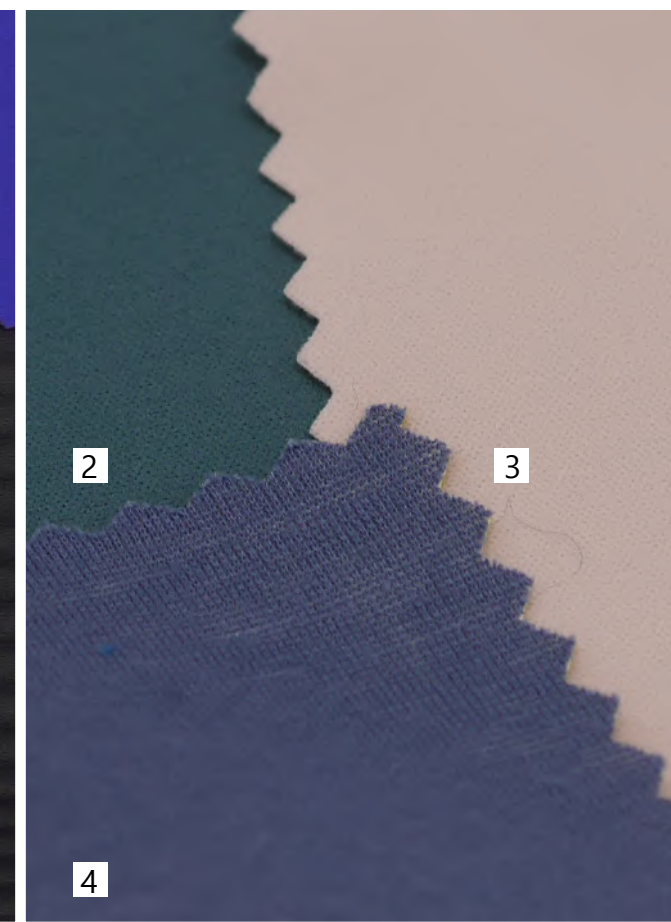

A
-
W

20/21
Knit

EVEREST TEXTILE

Elegant Shell

PFC-FREE
Biodegradable
Reduce microfiber pollution

- 1 LFS520044PNFB951
- 2 LFC2106PNFLB959
- 3 LFC2106DC6RRLB690
- 4 LF520044PNFLB852
- 5 LFS12470APNFLFB987
- 6 LFS12472APNFLFB988

ECO High Stretch

Compression
Support
UPF50+
Wicking

- 1 LFS12609AUQD
- 2 LFS12482AQD
- 3 LYS10469AQD
- 4 LFS12592AQD
- 5 LFS12421AQD
- 6 LFS12462AQD
- 7 LFS12457AQDCK001
- 8 LFS12202AQD

Nature Deodorizing Seamless