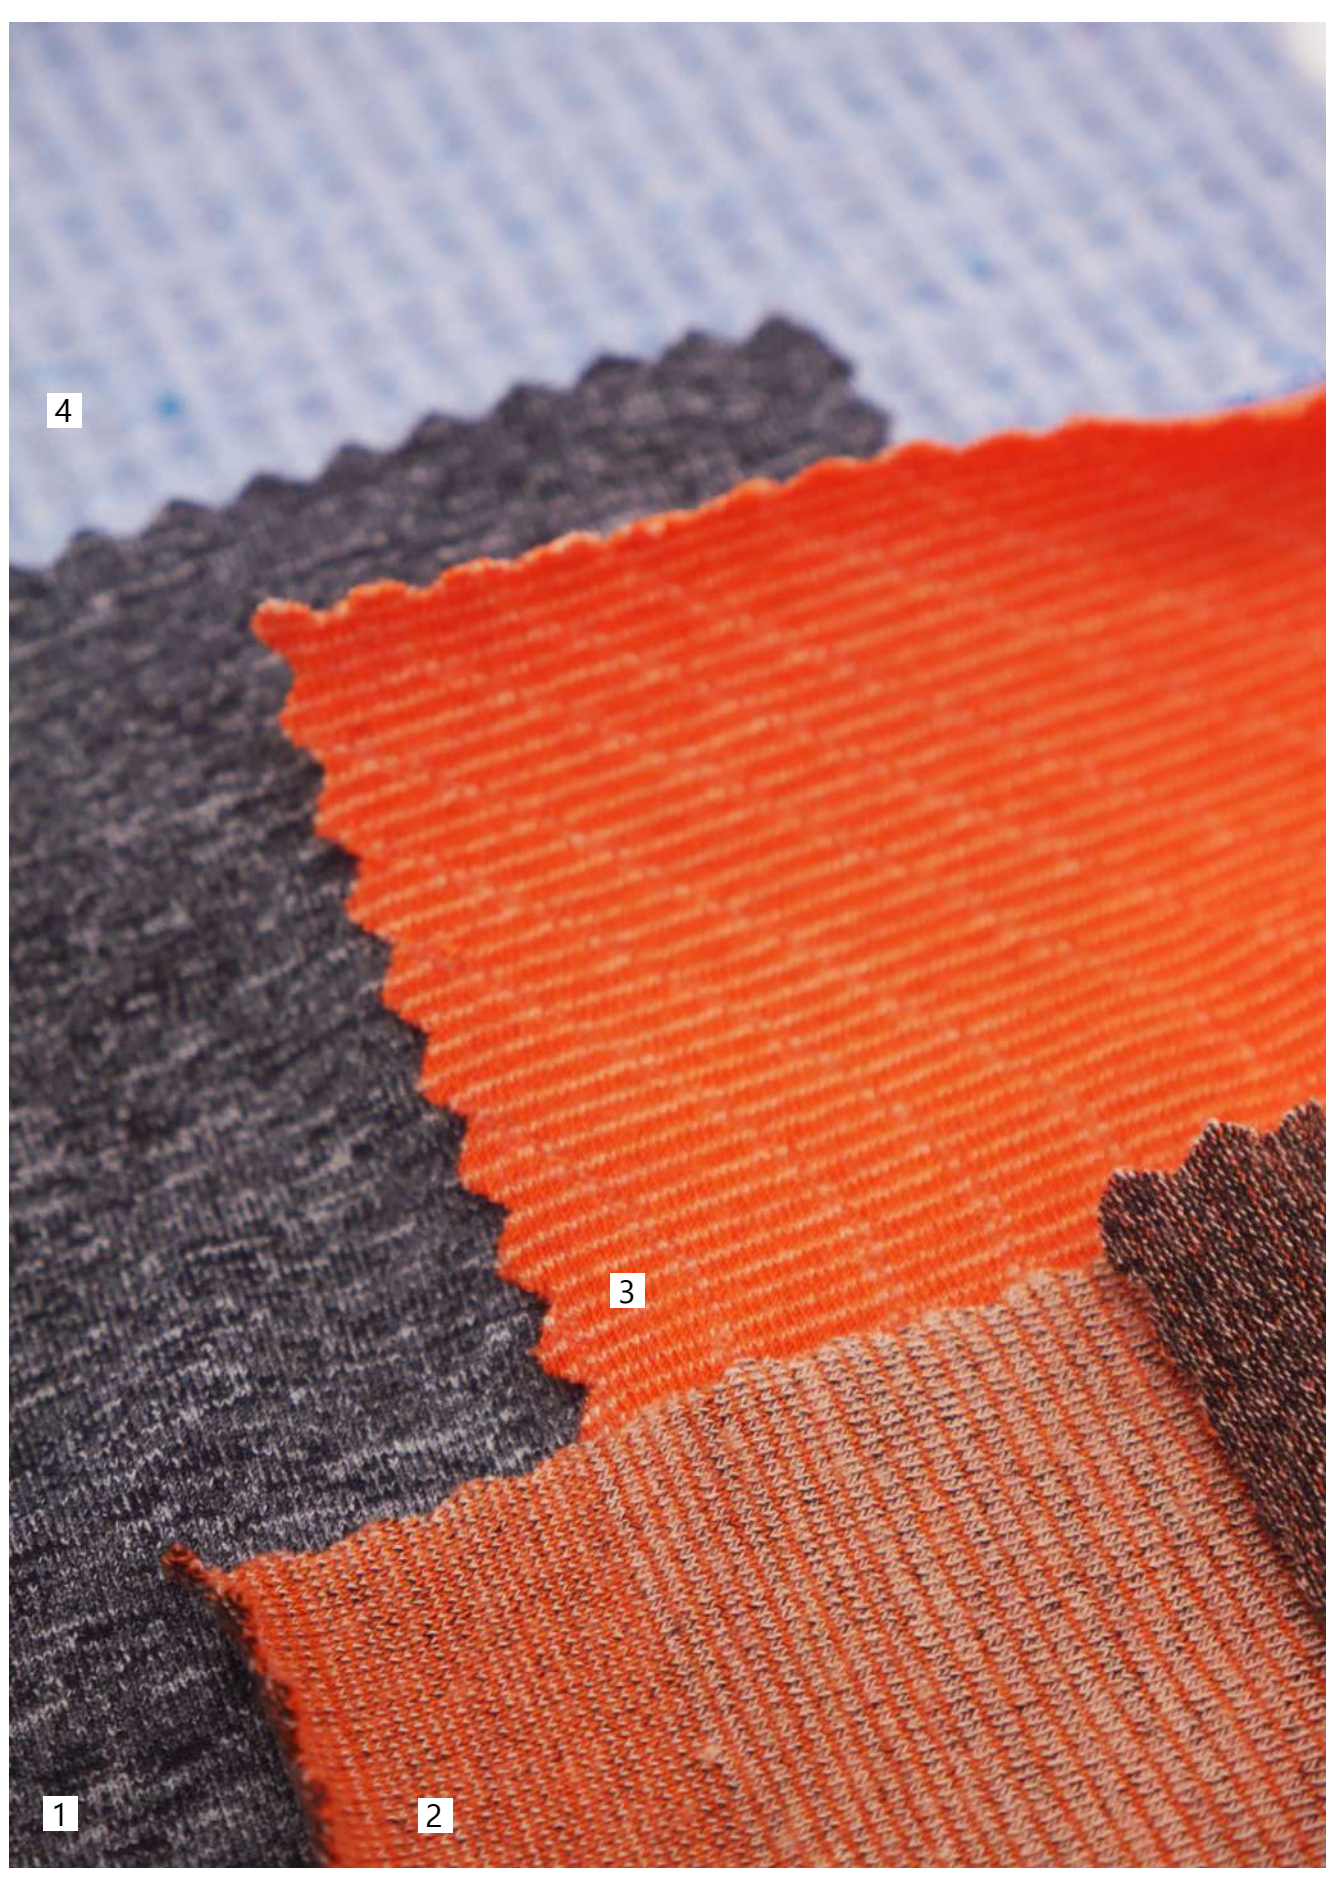

Nature Deodorizing Seamless

Anti odor
Skin friendly
UPF50+
Customize

- 1 LFSS0227160SA
- 2 LYSS0140150MADQ
- 3 LYSS0162150MAQD
- 4 LYSS0168170MA